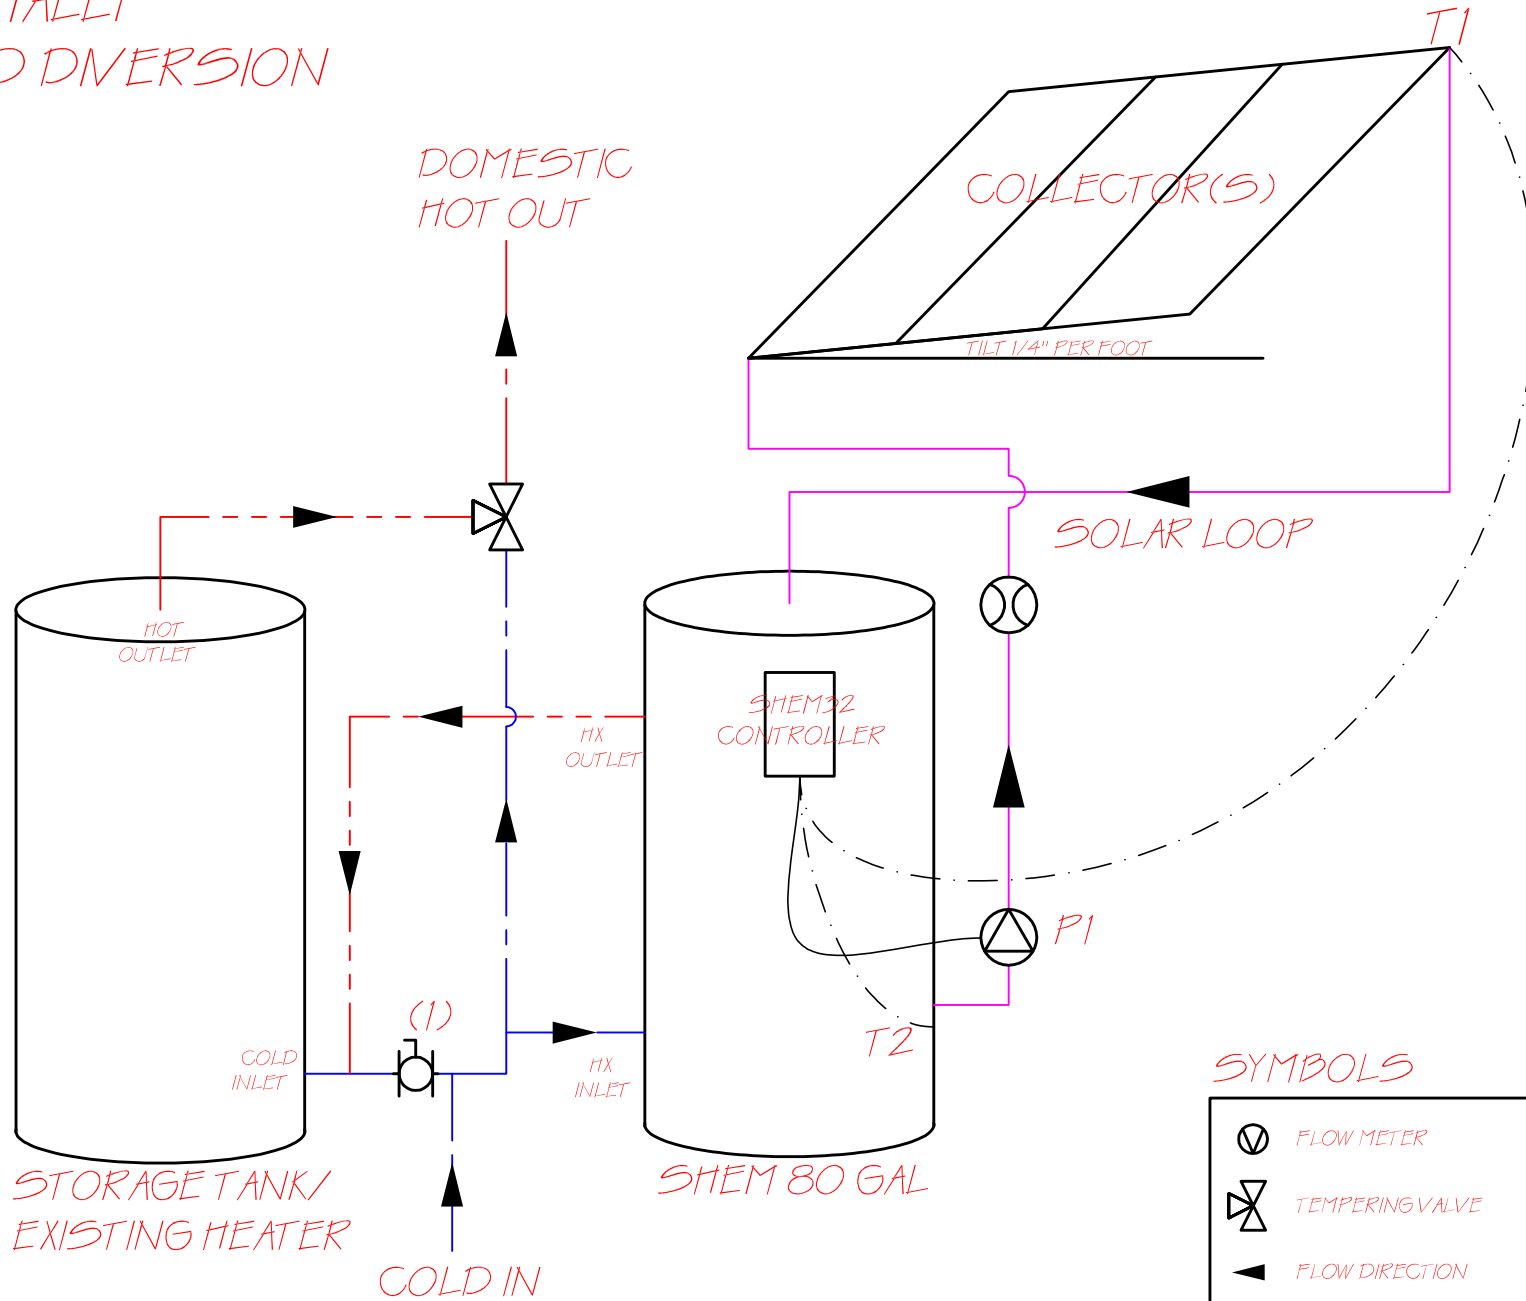

(1) NORMALLY
CLOSED DIVERSION
VALVE

SYMBOLS

	FLOW METER
	TEMPERING VALVE
	FLOW DIRECTION
	PUMP

SHEM 80DD WITH PREFEED POTABLE WATER STORAGE
SHEM ONE LINE DIAGRAMS
MATT MULLETT